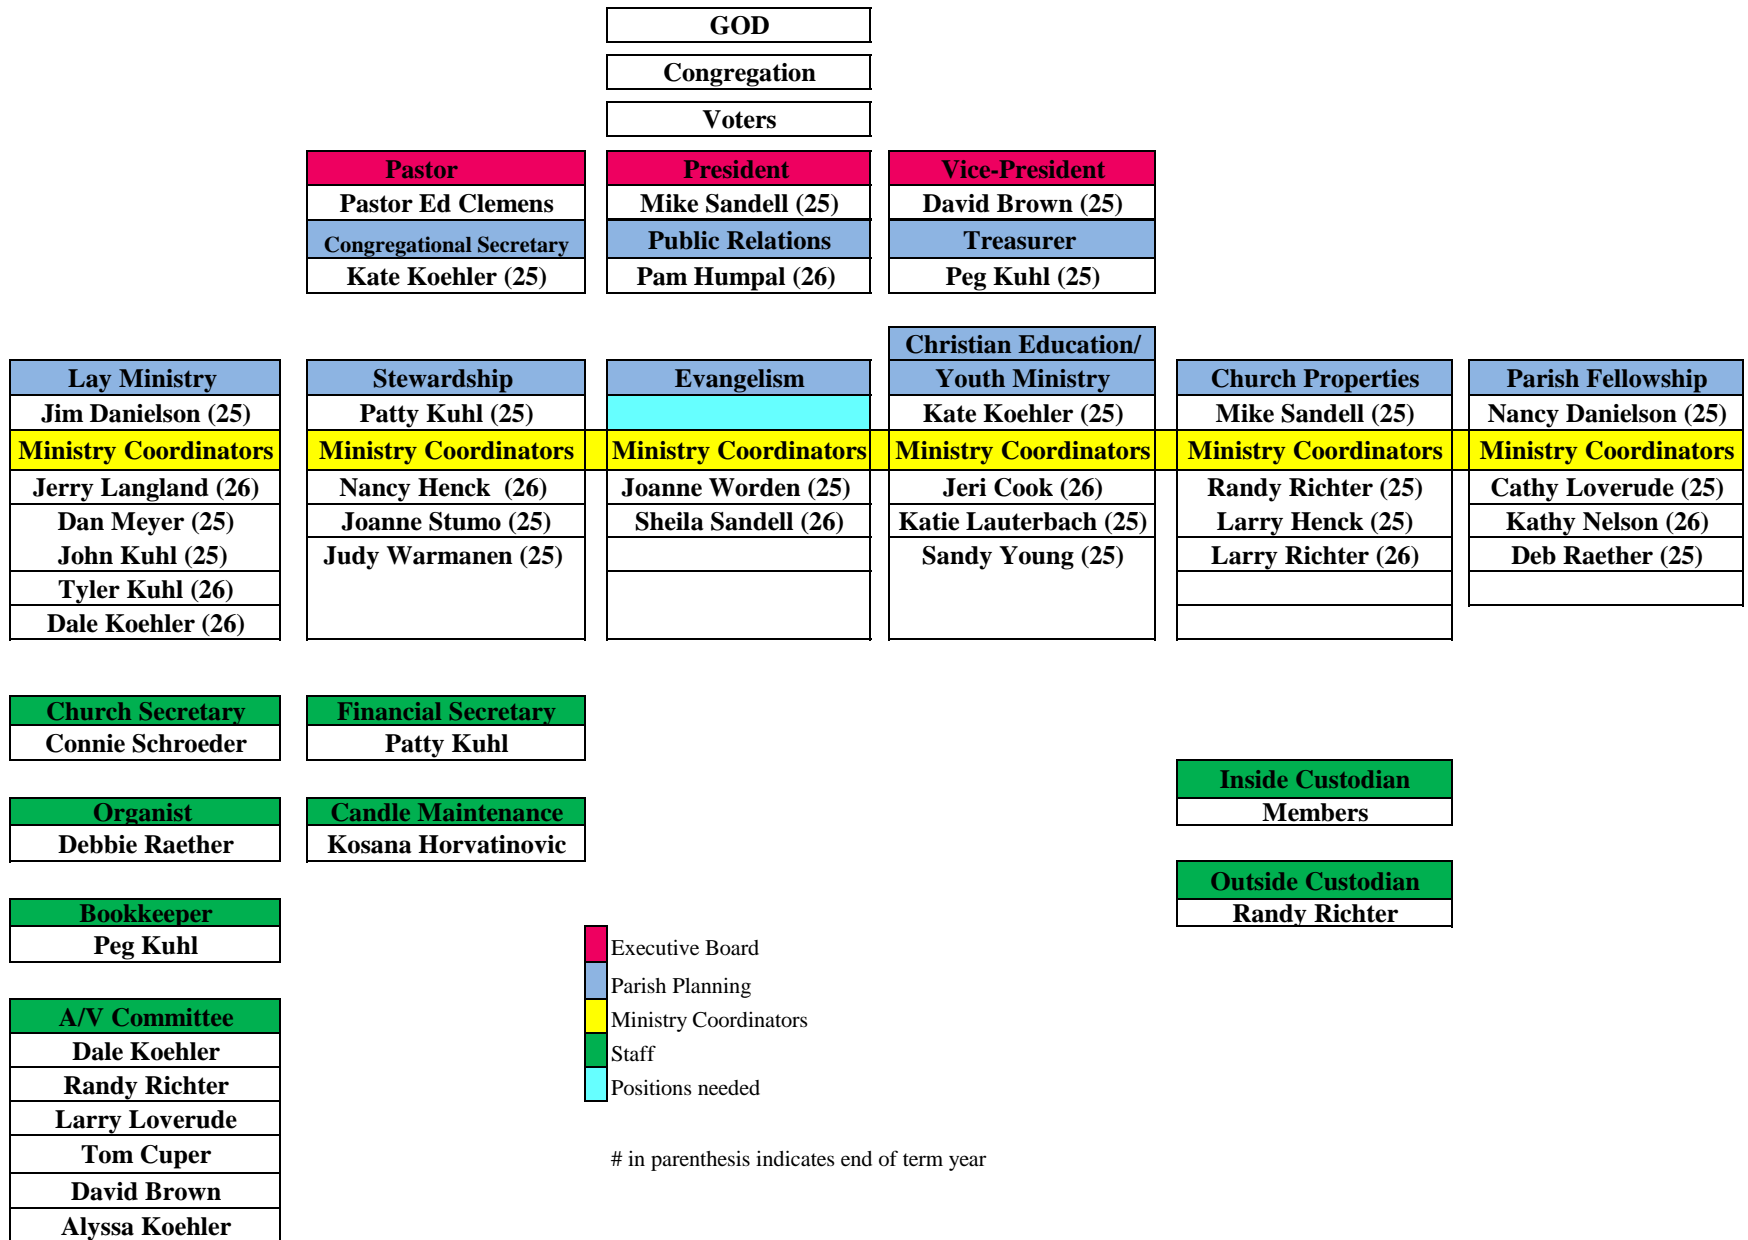

Proposed 2024/25 Redeemer Lutheran Church Organizational Chart

Sharing God's Love Through Jesus Christ

- Executive Board
- Parish Planning
- Ministry Coordinators
- Staff
- Positions needed

in parenthesis indicates end of term year